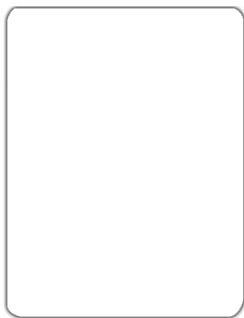

# Road Sign Shapes

How are shapes used? Write your answer below each shape.

Eight-sided / Octagon

Round / Circular

Triangle / Up-side down triangle

Vertical rectangle

Diamond shape

Pennant

Five-side / Pentagon shape

Horizontal rectangle

Shield